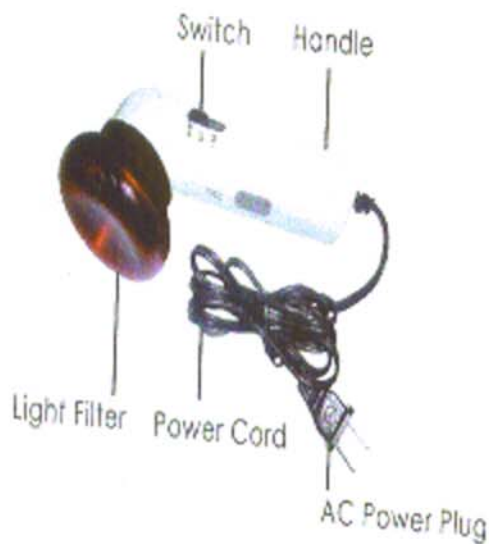

ProM-750

Infrared Heating Device

- High and Low Temperature setting
- Relieves minor muscle pain through penetrating infrared heating
- Pain relief without any side affects
- Lightweight and comfortable to use
- Two infrared light bulbs included

Technical Specifications

- **Power Input** 7 W
- **Switch** 120 V / 60Hz
- **Wave Length** High / Low / Off
- **Treatment Area** 40 cm
- **Light** 1 Infrared bulb
- **Dimension** 190x 80x 60mm